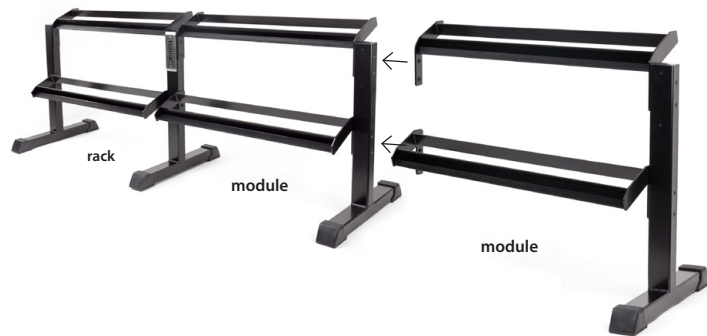

**MADE IN POLAND**

Base racks are characterized by a full structure (two legs and shelves) and can be used as a stand-alone element or as a base for a two- or multi-module rack. Rack modules consist of one leg and two shelves, which are mounted to the leg of the base rack.

### mobile bumper rack

width: 146.5 cm, height: 28 cm,  
depth: 65.5 cm

### ball hanger

A modular, economic wall hanger  
designed to store a 55 to 75 cm balls.  
Maximum storage capacity: 3 tiguar  
body balls;  
width: 200 cm, depth: 55 cm

### brave equipment storage unit

width: 95 cm,  
depth: 86 cm,  
height: 88 cm