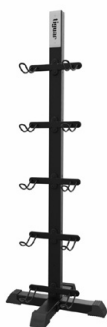

powerbag rack 5 psc

maximum storage capacity: 5 pcs of tiguar
powerbag; width: 66.4 cm, height: 186.1 cm,
depth: 66.4 cm, weight: 26.5 kg;
maximum load per hanger: 25 kg